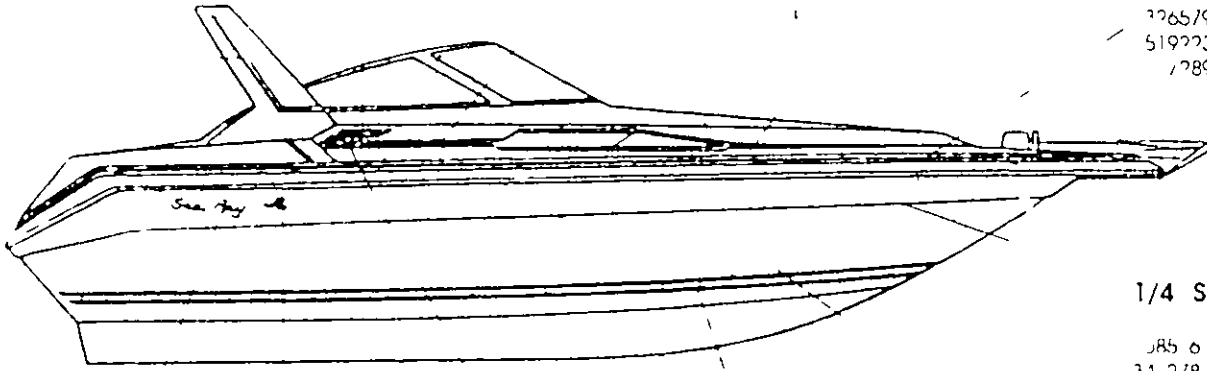

1990 280 DA TAPE POSITION GUIDE with MRP#

DETAIL A
A
3 3/8 Multistripe

DETAIL E
E
2 Multistripe Tape

DETAIL C
C
Accent Taper

DETAIL A
A
1 Multistripe
w/ 1 4 Void

77 29 Dk Blue
7879 Red
32 968 Green
77 008 Yellow

DETAIL D
D
1 1/8 Multistripe
w/ 3/8 Void

5 907 Interstate Blue
776579 Pearl Red
519723 Dk Green
7789 Yellow/Charcoal

1/4 Solid Tape

7856 Interstate Blue
31 778 Pearl Red
687 Green
3 31 Dk Charcoal

SEARAY Logo

280 Model Designator

0
^
R
3

DETAIL B
B
2 Multistripe Tape

5 434 Blue/Silver/Blue
53 395 Red/Silver/Red
33 77 Green/Silver/Green
332 78 Yellow/Silver/Yellow

DETAIL B
B
2 Solid Tape

332353 Interstate Blue
332395 Pearl Red
332 37 Green
332 78 Yellow/Charcoal

SEARAY Emblem

280 SUNDANCER