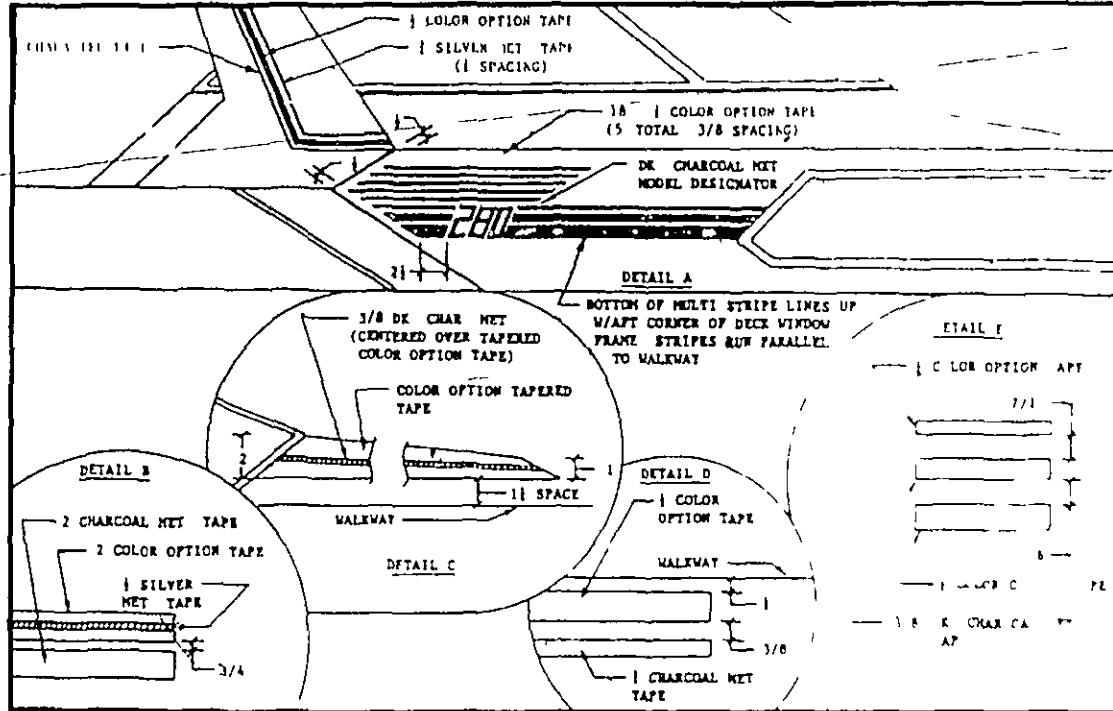

1990 280 DA TAPE POSITION GUIDE

280 DA
1990

Graphic Applications for Yellow Boats