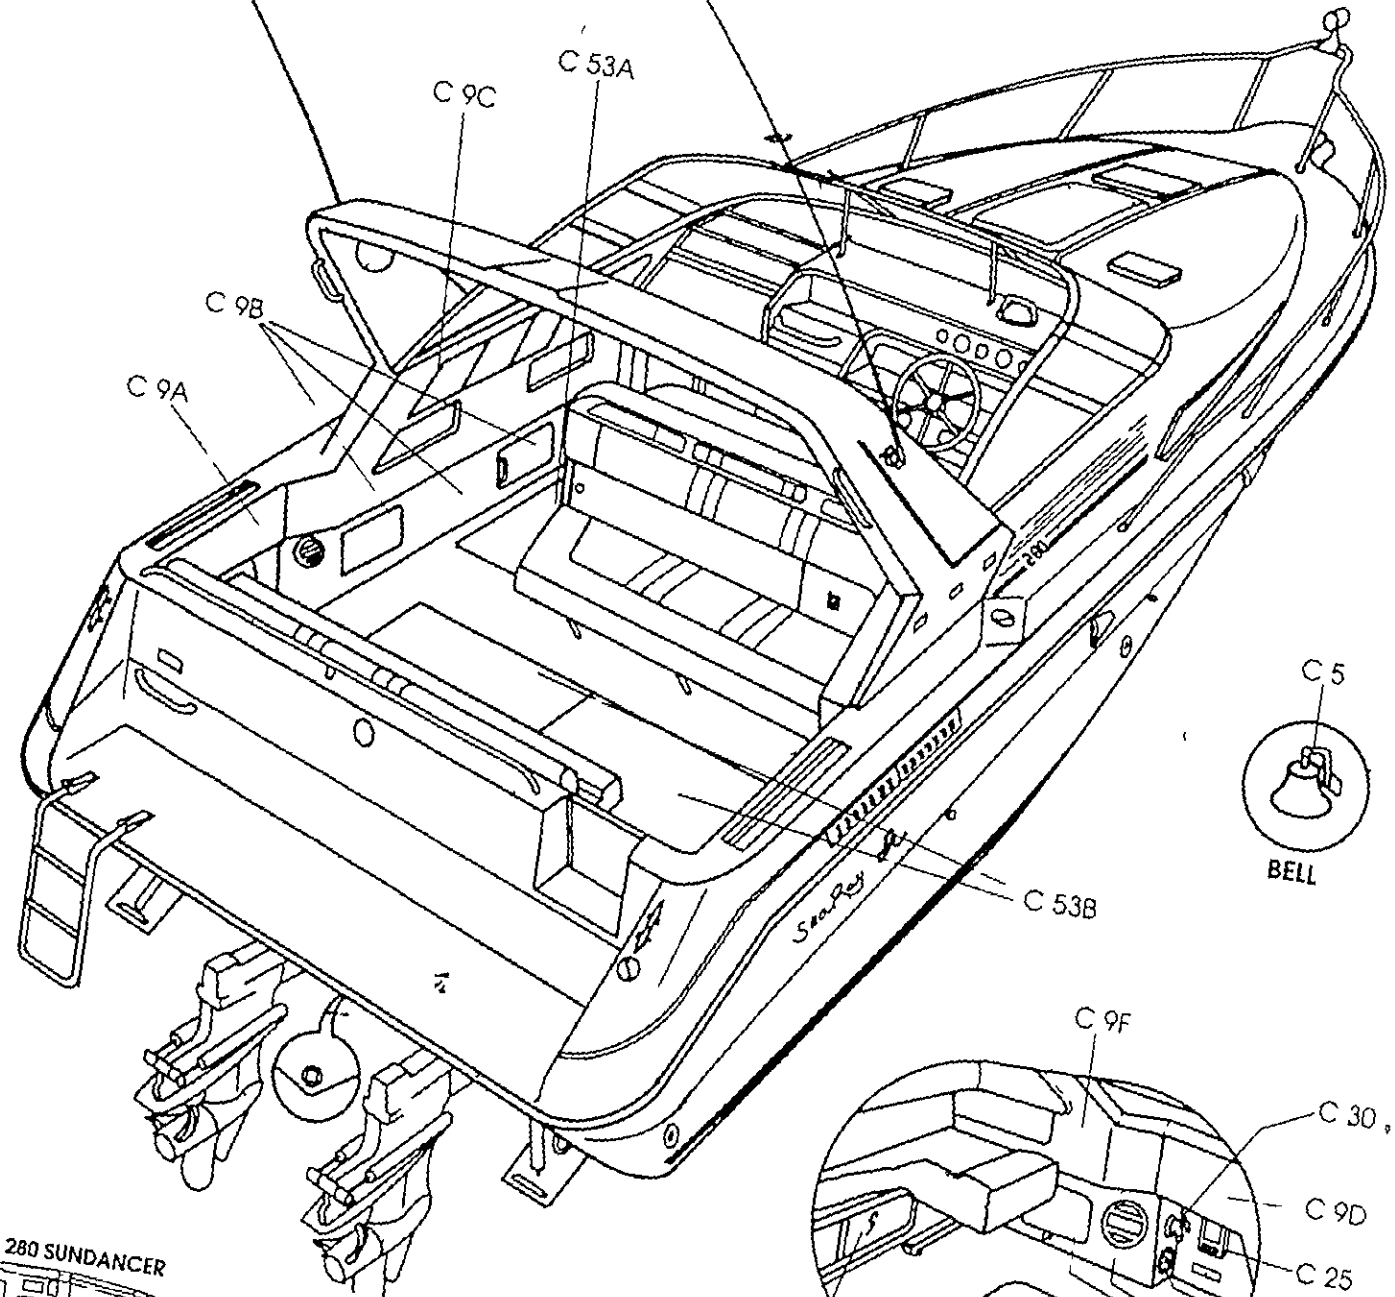

COCKPIT

Sea Ray  
280 DA  
1990

AFT LOUNGE SEAT

STARBOARD AFT COCKPIT AREA

9/18/90