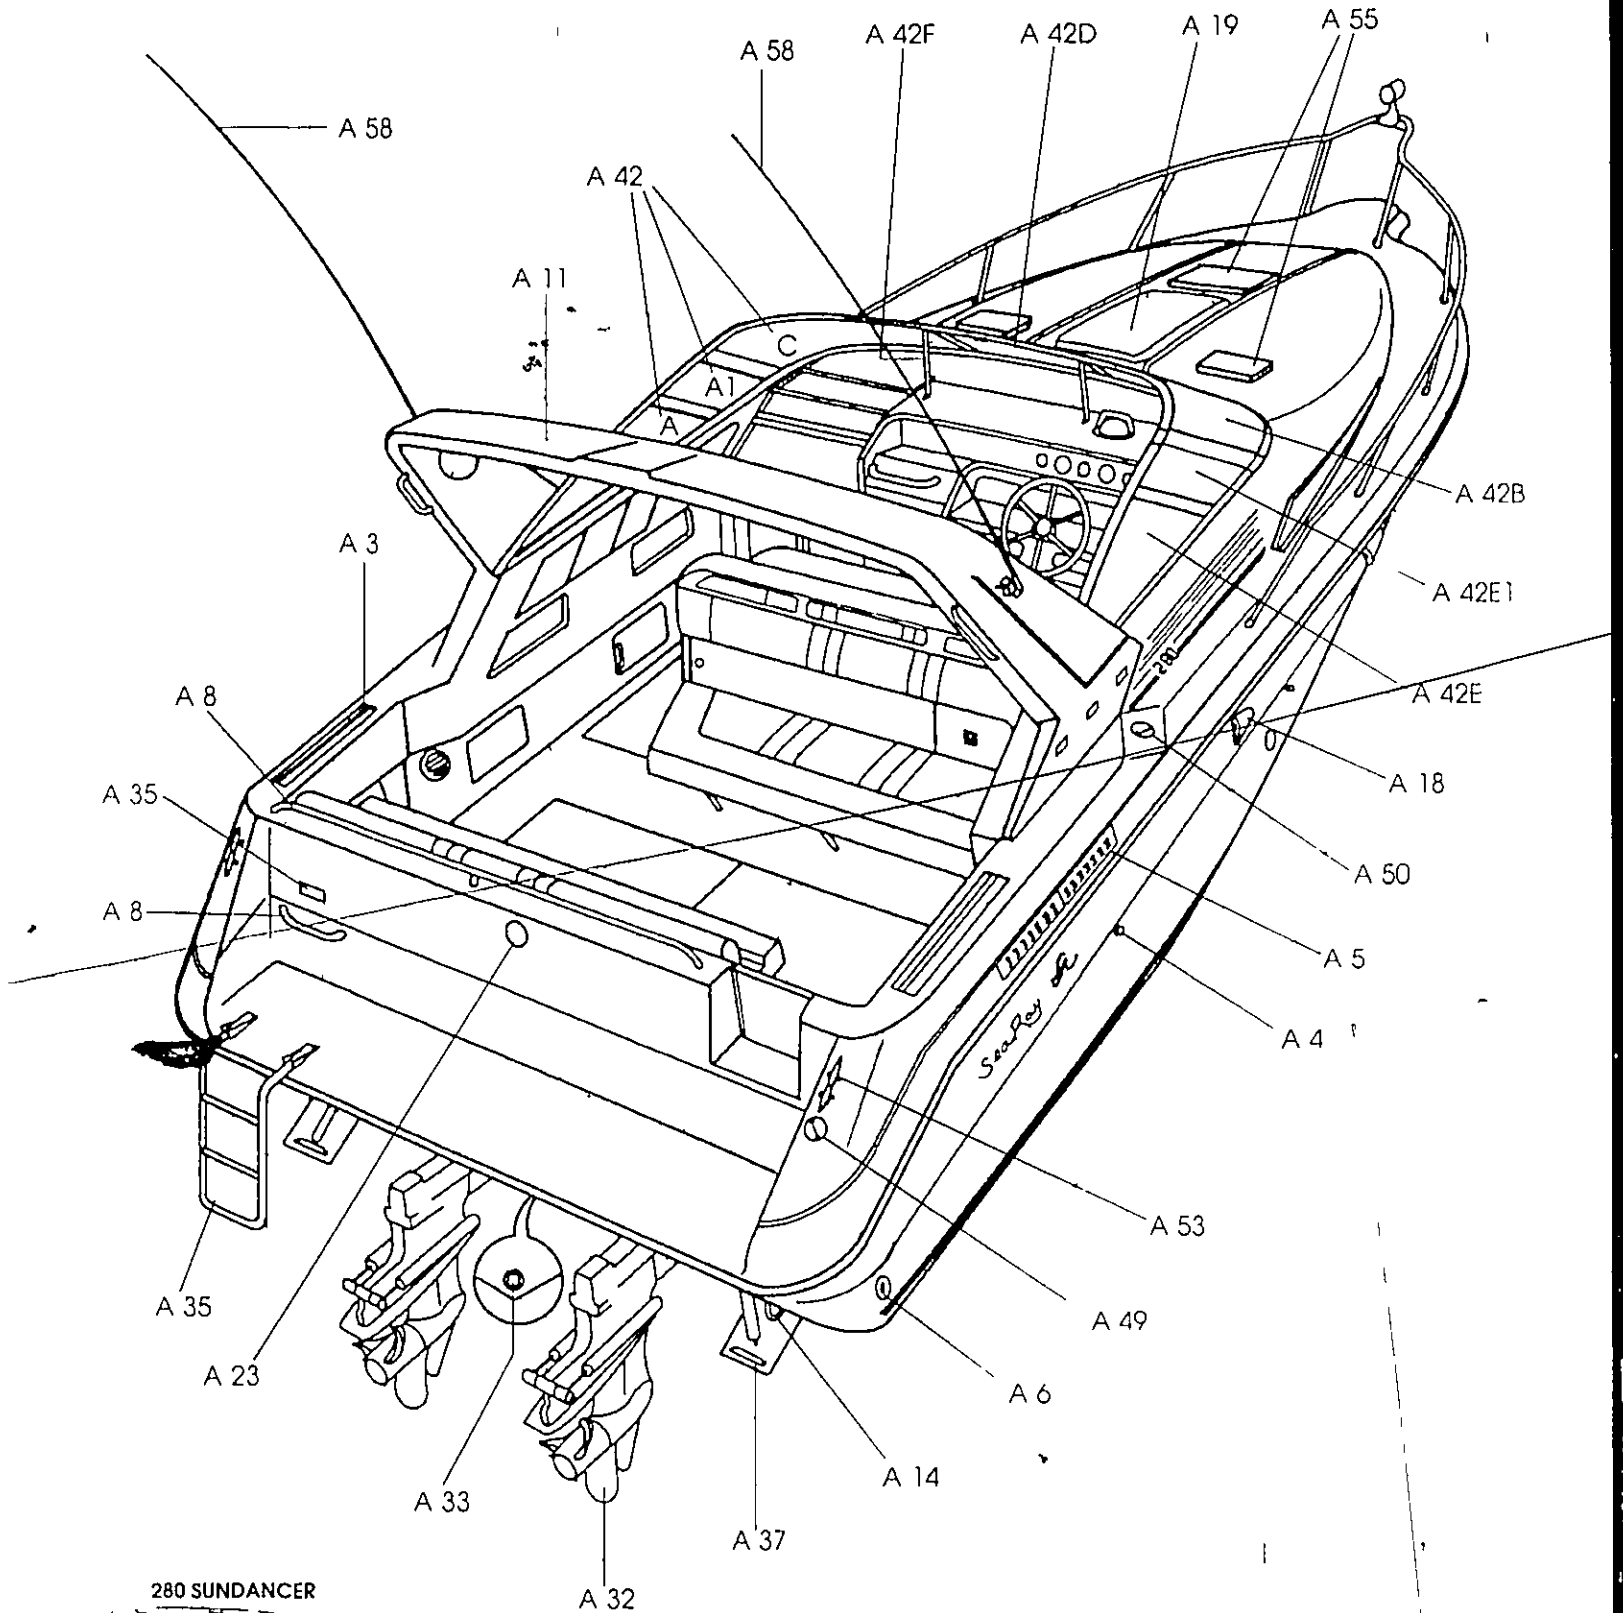

# 280 SUNDANCER - 1990

A 03	228866	Teak Step Pad	12 00	ea	A 55	112821	12 x 12 Deck Hatch Trim Ring	19 00	ea
A 04	126888	Fuel Vent	5 00	ea	A 55	460337	Hatch Adjusting Arm 20 x 20	61 00	pr
A 05	222034	Vent Plate Louvered White	4 00	ea	A 55	460451	Hatch Adjusting Arm 12 x 12	25 00	ea
A 06	182964	Thru hull 3/4 White Plastic	1 00	ea	A 55	460709	Adjusting Arm Knob	1 50	ea
A 06	124578	Thru hull 1 1/8 White Plastic	5 00	ea	A 55	460667	Black Plastic Catch	1 00	ea
A 06	124537	Thru hull 1 1/2 White Plastic	5 50	ea	A 55	460543	Lock Handle Old Style LH	2 50	ea
A 06	144766	Thru hull 3/4 Bronze w/o Nut	8 00	ea	A 55	460584	Lock Handle Old Style RH	2 50	ea
A 08	136432	Grab Rail 11	16 00	ea	A 55	460626	Lock Handle New Style	2 00	ea
A 08	214270	Grab Rail Transom Taft	54 00	ea	A 58	117416	VHF Antenna 8 Shake 5206 w/o Mt	47 50	ea
A 11	310888	Fiberglass Spoiler Complete	1995 00	ea	A 58	223925	Marine Antenna 8 Shake 10 3 w/o Mt	19 00	ea
A 11	137109	Hardtop Molding Alum	1 00	ft	A 58	115311	Mount Ratchet 4 Way	57 50	ea
A 11	224667	Spoiler Mounting Bracket	31 00	ea					
A 11	137349	Access Plate 5 White	2 00	ea					
A 11	137380	Nav Light Stern Flush Mount	12 00	ea					
A 14	126516	Bow/Stern Eye	11 50	ea					
A 18	310920	Clamshell Power Vent	45 00	ea					
A 18	129676	Blower 3 Bilge	36 50	ea					
A 18	124008	Hose 3 Vent/Blower	59	ft					
A 18	137646	Plate Vent Alum	1 00	ea					
A 19	310946	Fwd Sun Deck Pad White	140 00	st					
A 19	310961	Fwd Sun Deck Pad Skin White	92 50	t					
A 23	137380	Nav Light Stern Flush Mount	12 00	ea					
A 32	127449	Prop Dual Volvo Alum	396 50	ea					
A 32	127308	Prop 13 3/4 x 21 Alum	152 00	ea					
A 32	127340	Prop 14 x 19 Alum	152 00	ea					
A 33	126615	Drain Plug-Carboard w/flange	5 00	ea					
A 35	214239	Swim Ladder	140 50	ea					
A 35	129569	Plate Danger Swim Ladder	1 00	ea					
A 37	268508	Trim Tab Hyd Kit W/3 Nipple	185 00	kt					
A 37	298737	Trim Tab Kit Spring/Act Parallelgan	257 00	kt					
A 37	507806	Port Plate 3 pc Assy 12 x 12	70 50	ea					
A 37	507814	Stbd Plate 3 pc Assy 12 x 12	70 50	ea					
A 37	271452	Trim Tab Ram Actuator	50 50	ea					
A 37	214460	Trim Tab Zinc (Per Plate)	10 00	ea					
A 37	271445	Trim Tab Pump	208 00	ea					
A 37	157487	Rocker Control Switch Assy	62 00	ea					
A 37	102640	Trim Tab Fluid (Gal Only)	9 50	ea					
A 42	209759	Windshield Complete #703 901395	3043 50	ea					
A 42A	271940	Port Wing w/Hdwc #703 011408	619 50	ea					
A 42A1	271957	Port Wing Vent	155 00	ea					
A 42B	272005	Stbd Front #703 013404	943 50	ea					
A 42C	271999	Port Front #703 013403	943 50	ea					
A 42D	271981	Center #703 011405	565 00	ea					
A 42E	271966	Stbd Wing w/Hdwc #703 011409	619 50	ea					
A 42E1	271973	Stbd Wing Vent w/Hdwc	155 00	ea					
A 42F	303284	Support w/Facet #703 011498	6 00	ea					
A 42F1	501491	Support Foot w/Hdwc #116233	1 00	ea					
A 42H	223636	D Handle #116280	1 50	ea					
A 42I	223628	Vent Adjuster #580016	13 50	pr					
A 42	501304	Front Screw Cover #834901	1 50	ft					
A 42	501312	Wing Screw Cover #835001	1 00	ft					
		<b>Mid Year Windshield Upgrade</b>							
A 42D	505198	Center w/Vent #703 013405	669 00	ea					
A 42D1	505206	Center Vent w/Hinge	125 00	ea					
A 42A	505214	Solid Port Side Wing #703 013408	395 50	ea					
A 42E	505222	Solid Stbd Side Wing #703 013409	395 50	ea					
A 42D2	267401	Elec Vent Actuator	165 00	ea					
A 42D3	389171	Actuator Bracket	25 00	ea					
A 42I	454710	Vent Adjuster #PERKO 6220	49 00	pr					
A 49	126763	Deck Fuel Fill Gas SS	26 00	ea					
A 49	126755	Deck Fuel Fill Diesel SS	30 50	ea					
A 49	522557	Deck Fill Replacement Cap	2 00	ea					
A 49	128942	Label Gas Recommendation	1 00	ea					
A 50	126771	Deck Water Plate SS	26 00	ea					
A 50	522557	Deck Fill Replacement Cap	2 00	ea					
A 53	126672	Cleats 8 SS	16 00	ea					
A 53	150201	Cleat Backing Plate	1 00	ea					
A 55	226837	20 x 20 Deck Hatch Low/Pro	183 50	ea					
A 55	111666	20 x 20 Deck Hatch Screen	19 50	ea					
A 55	111708	20 x 20 Deck Hatch Trim Ring	23 50	ea					
A 55	226795	12 x 12 Deck Hatch Low/Pro	123 50	ea					
A 55	112813	12 x 12 Deck Hatch Screen	14 00	ea					