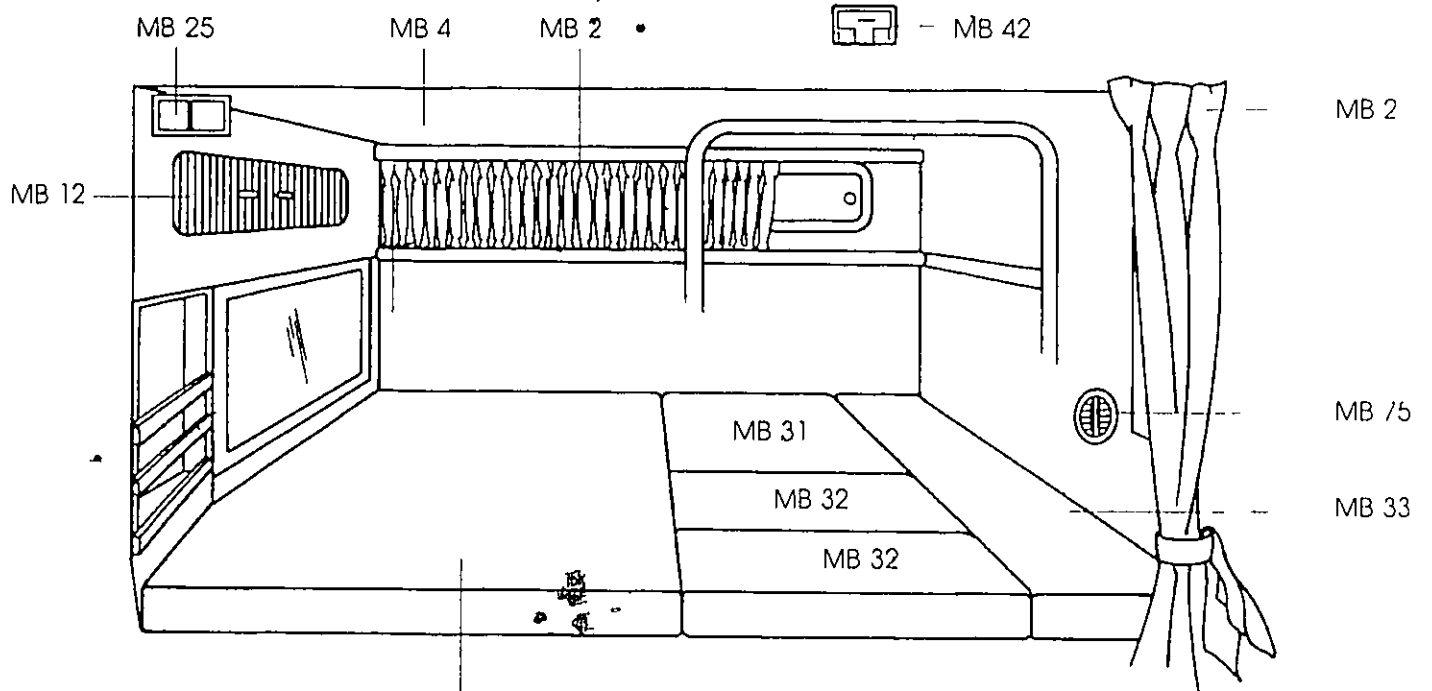

FORWARD BERTH

280 DA
1990

MID BERTH