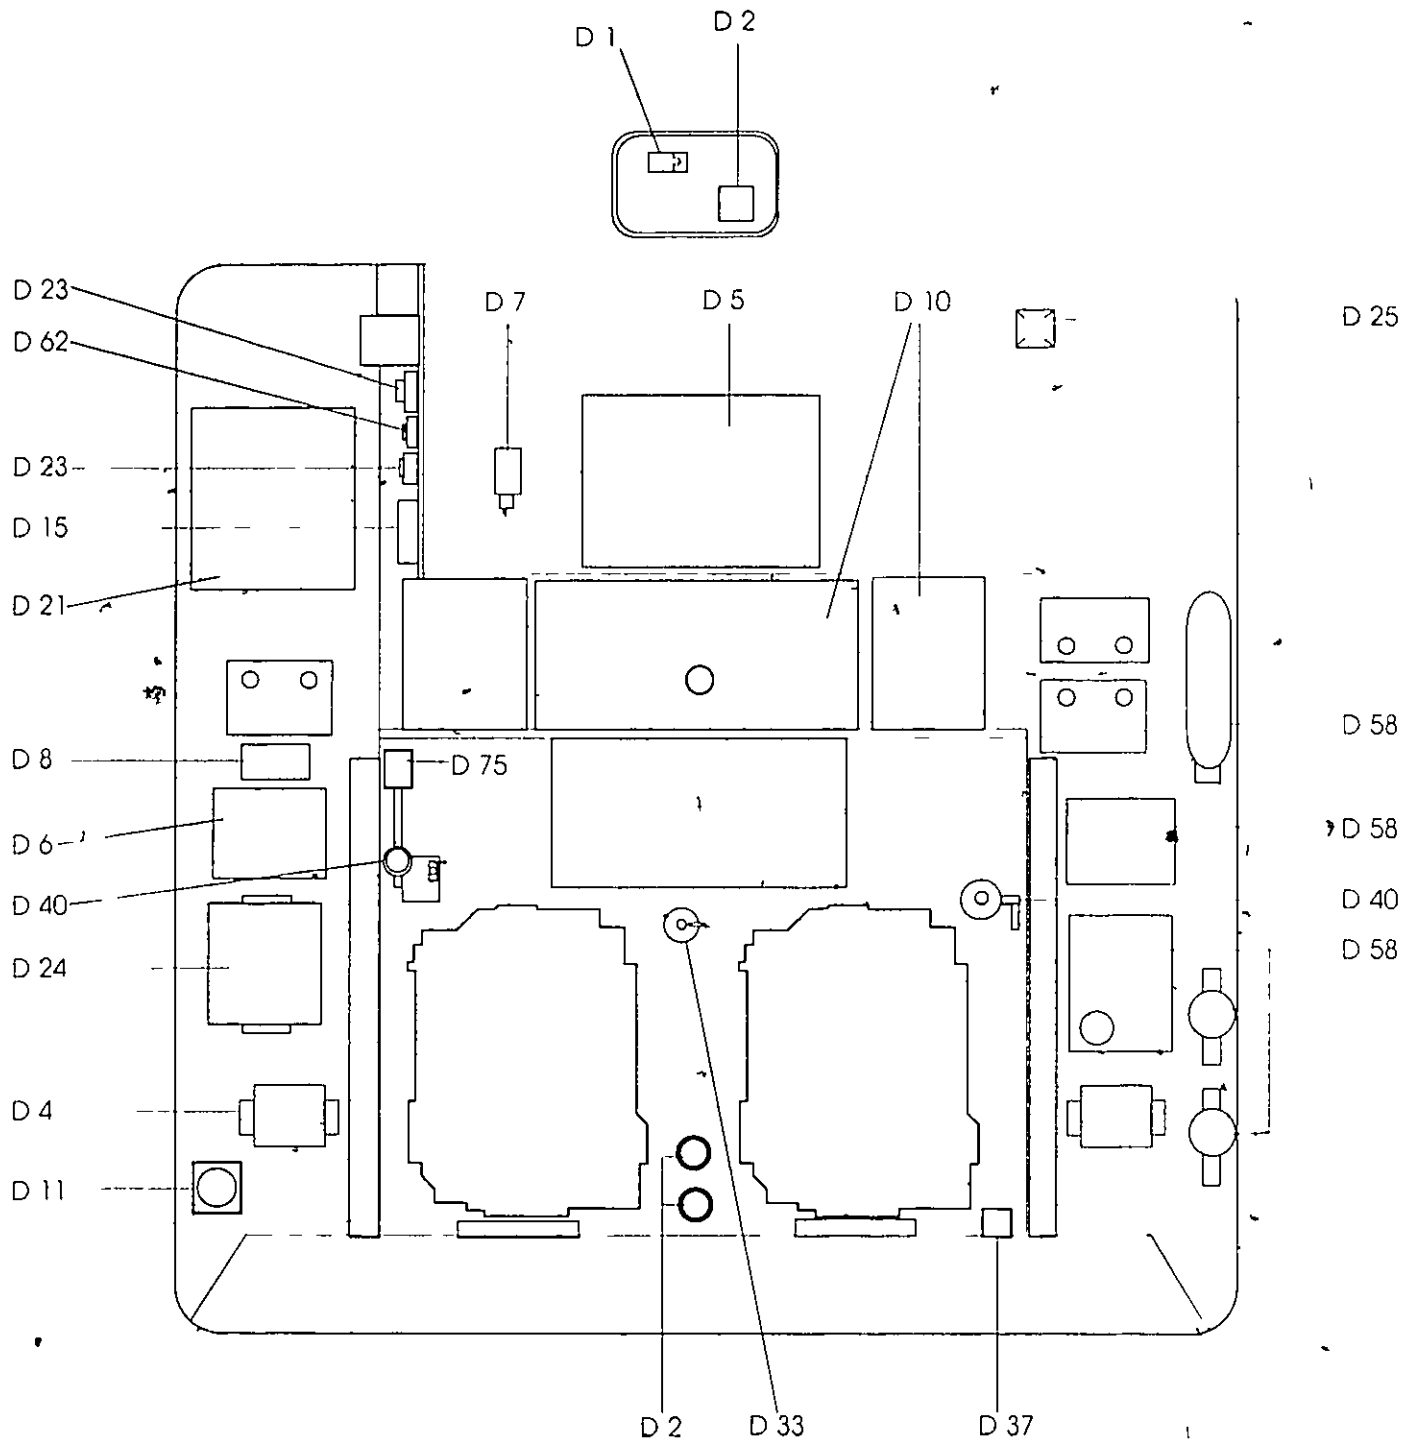

BILGE

280 DA

1990