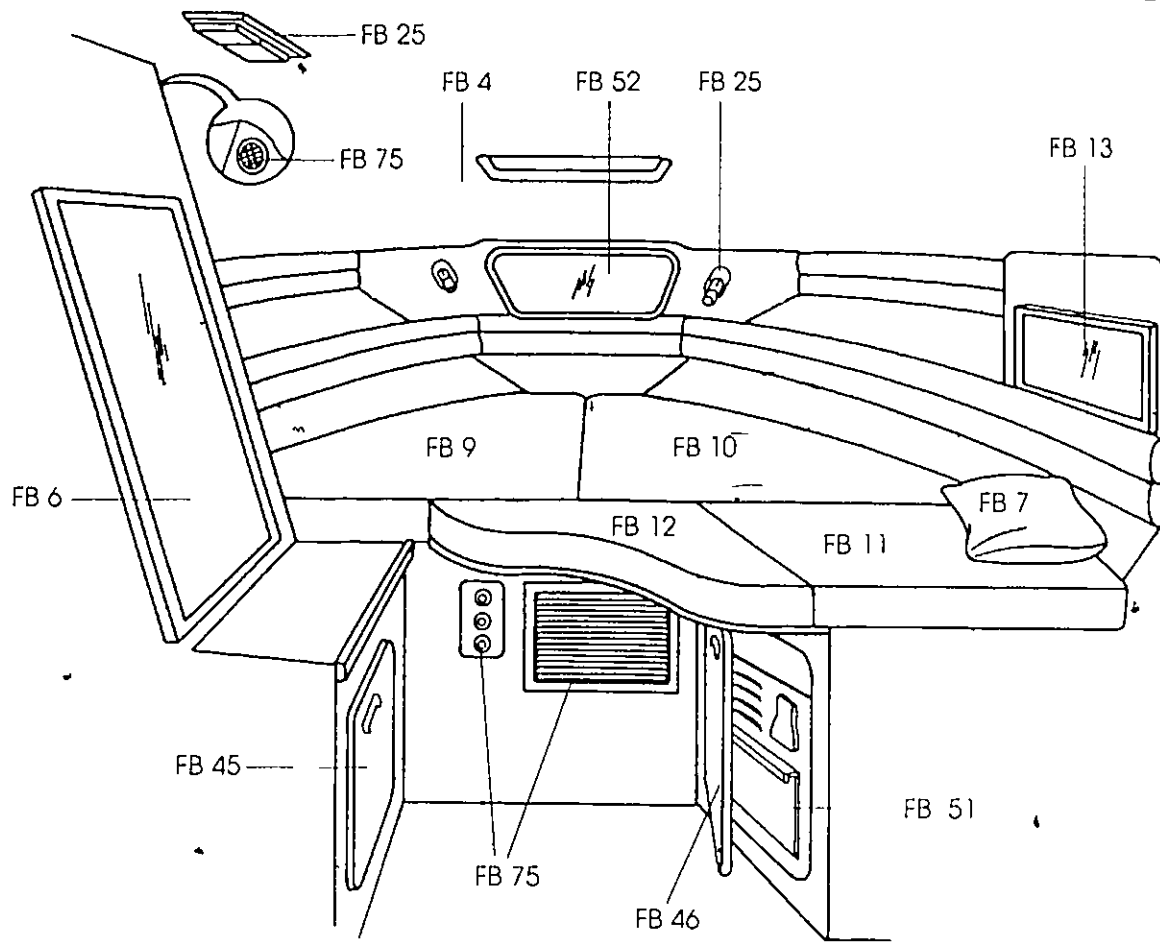

FORWARD BERTH

280 DA
1990